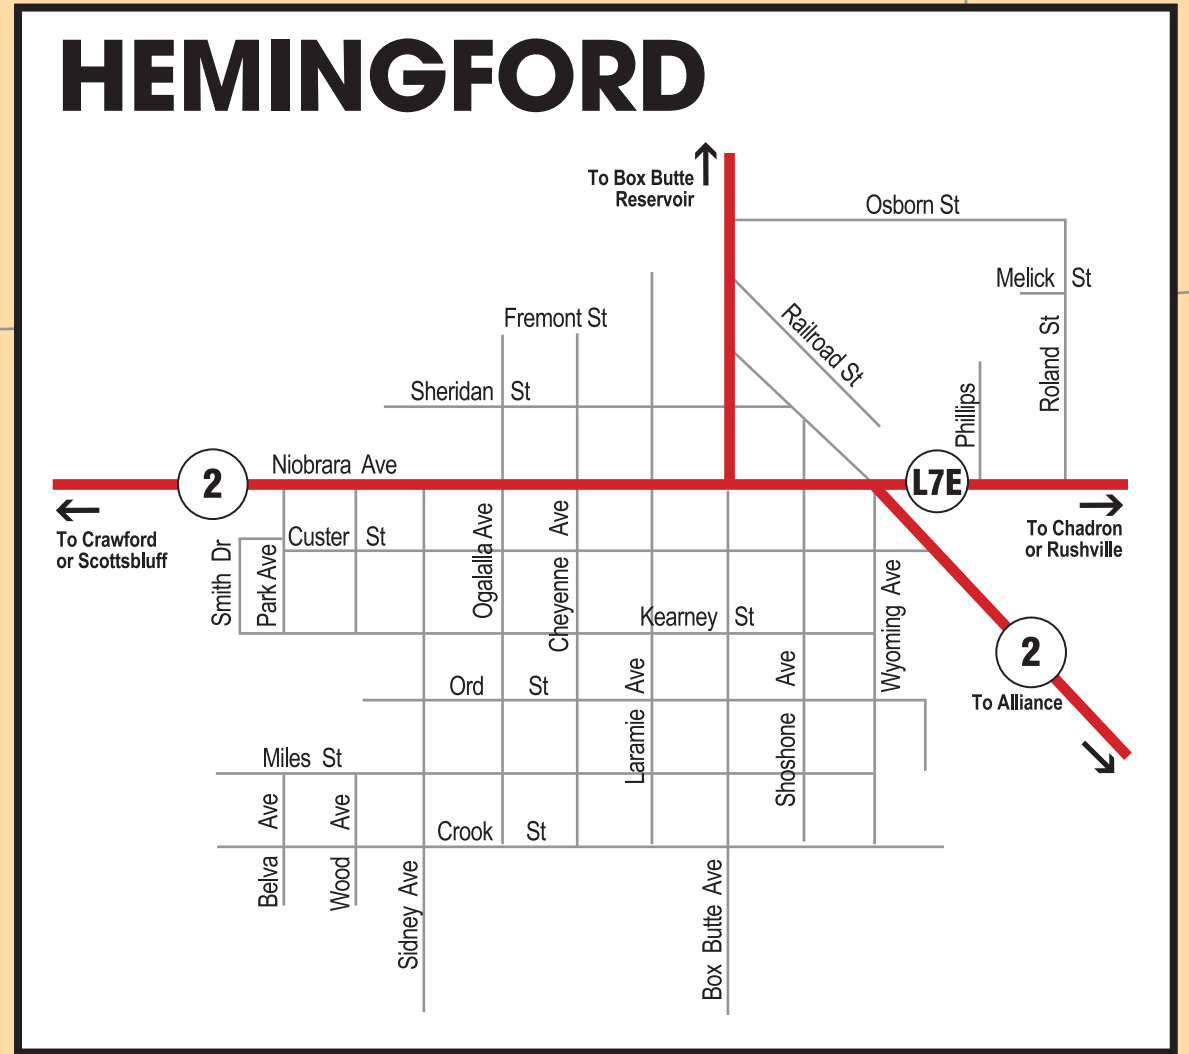

To Carhenge ↑
N

- (A) Alliance Chamber of Commerce
 - (B) Alliance Library and Learning Center
 - (C) Big Blue Bay Swimming Pool
 - (D) Carhenge Pit-stop & Visitor Center
 - (E) Carnegie Arts Center
 - (F) Central Park and Fountain
 - (G) Dobby's Frontier Town
 - (H) Historic Main Street Alliance
 - (I) Knight Museum and Sandhills Center
 - (J) Laing Lake and Park Area
 - (K) Sallows Military Museum & Conservatory
 - (L) - Skyview Golf Course
 - Alliance Rodeo Grounds
 - Alliance Trap Club
 - Nebraska Veterans' Cemetery At Alliance
- All 2 miles east on Hwy 2 & 2 miles South
(on the way to the municipal Airport)