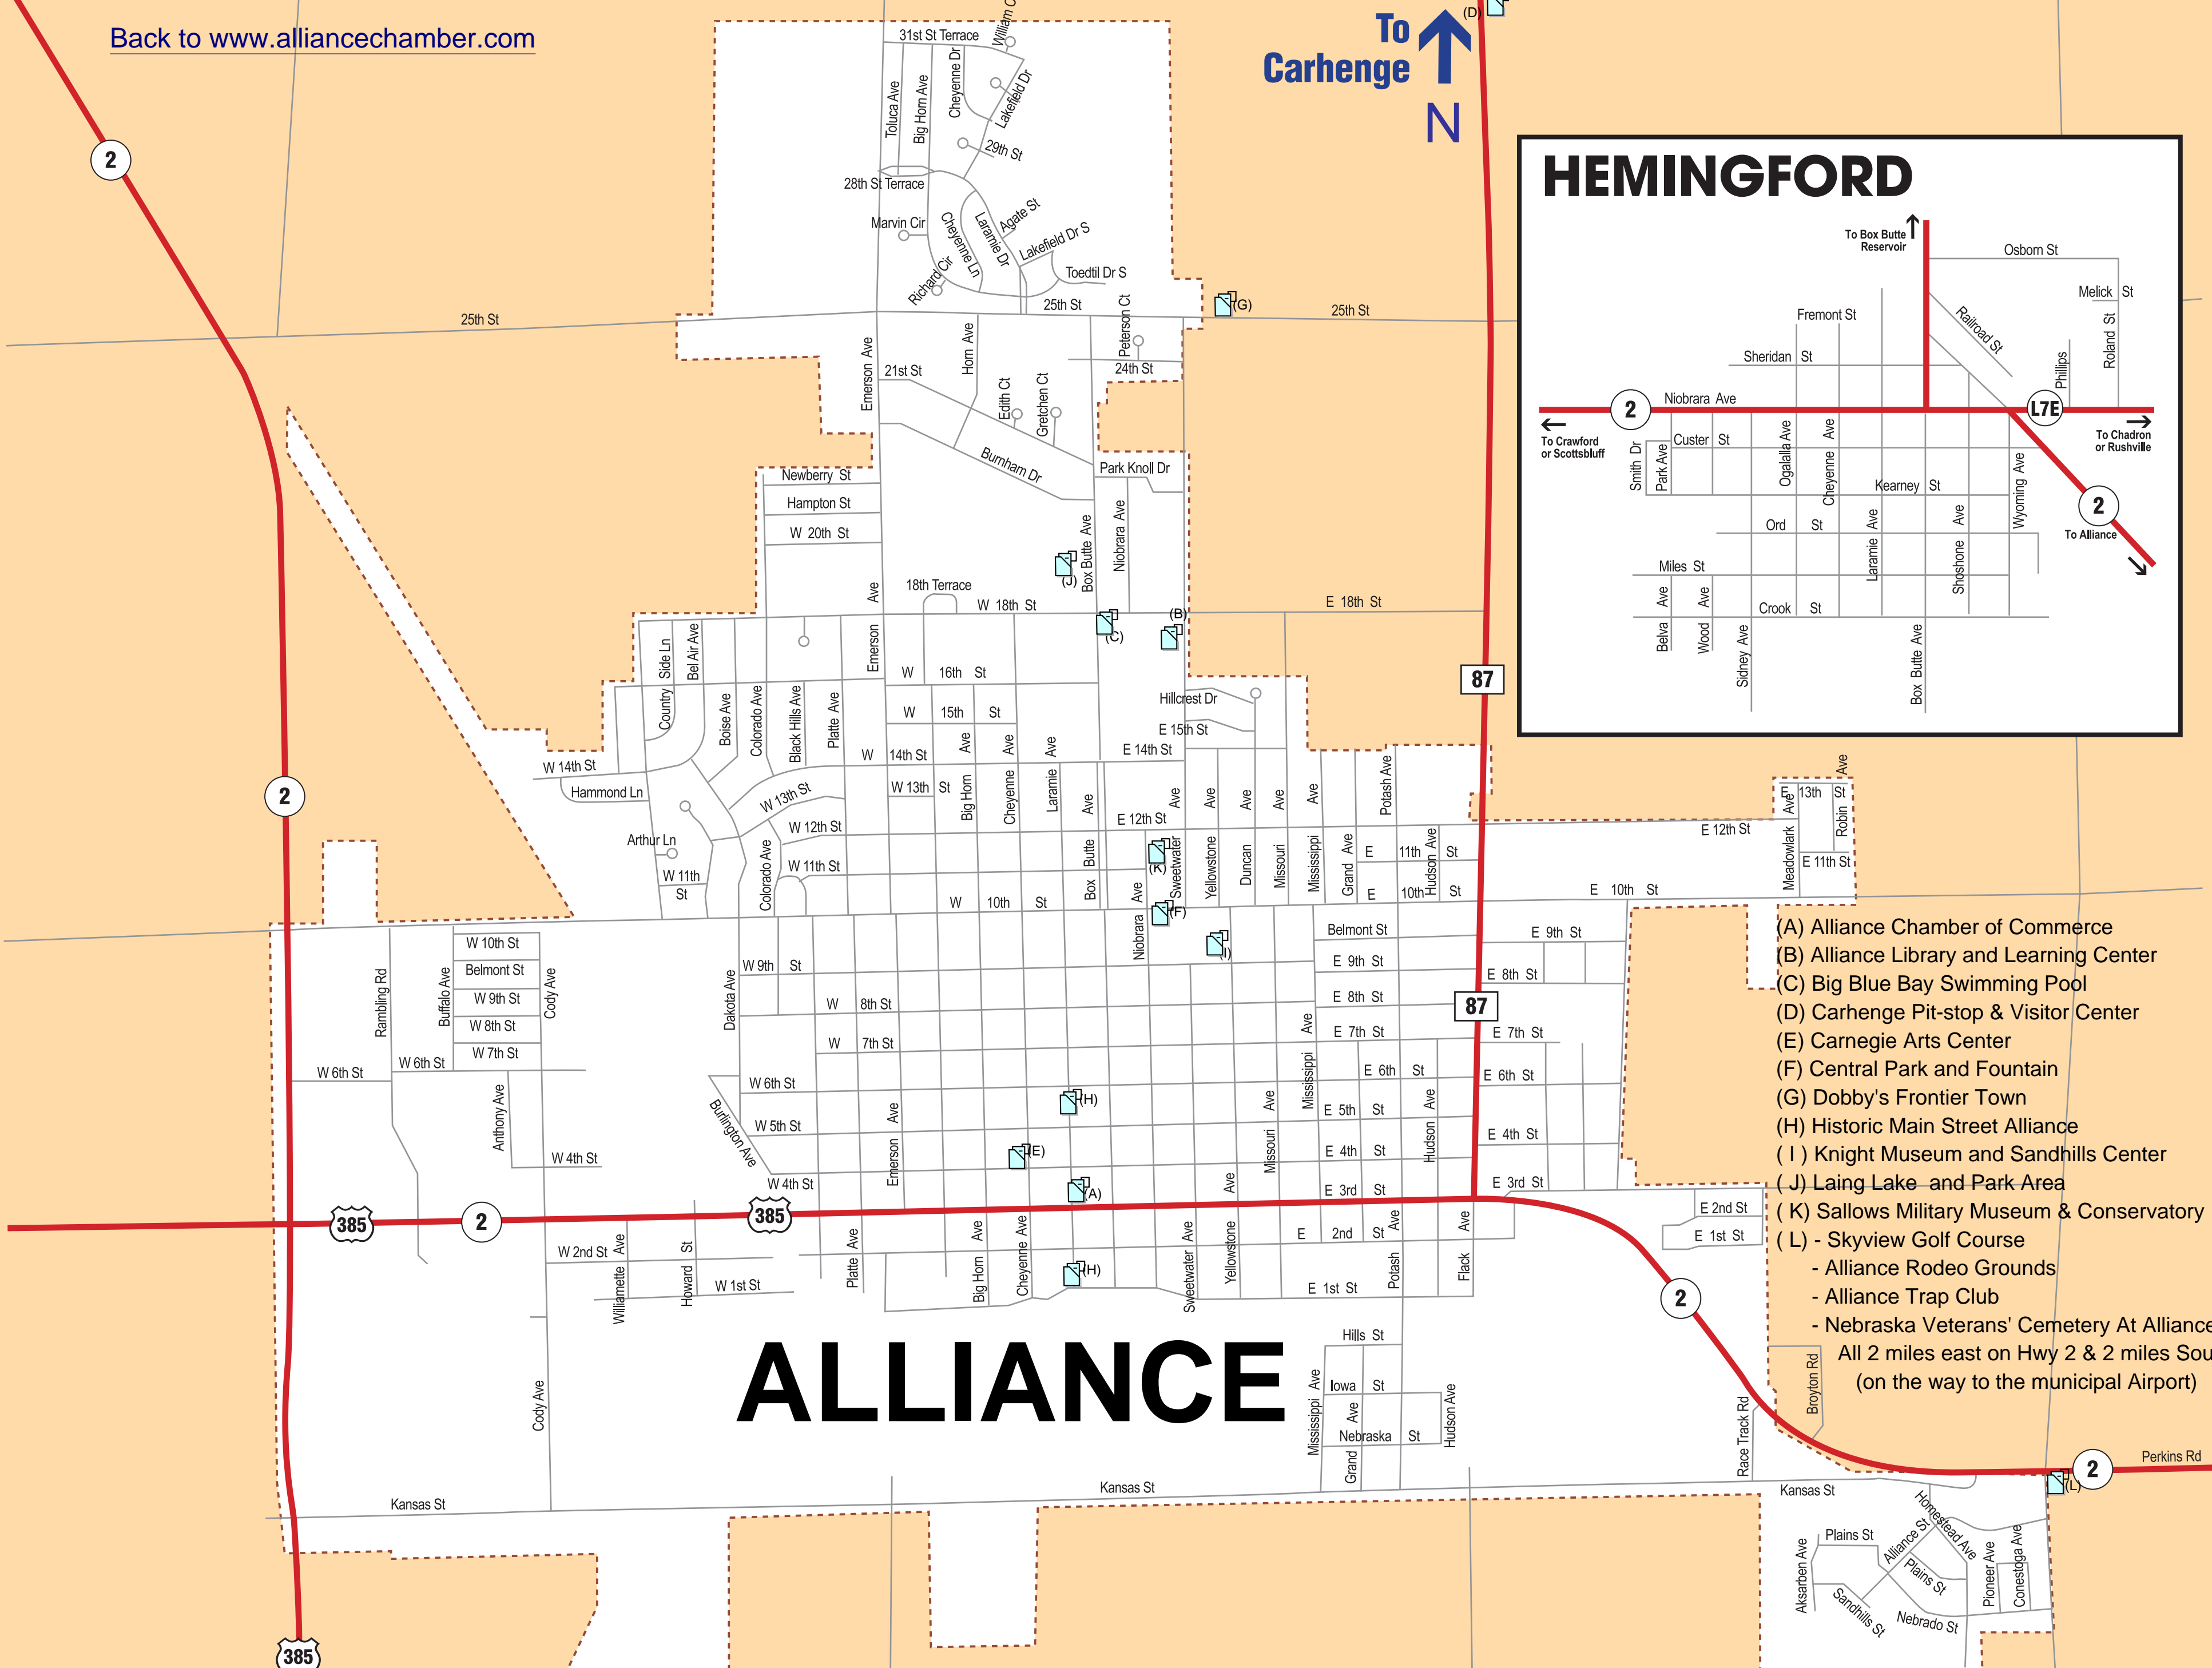

To Carhenge ↑
N

- (A) Alliance Chamber of Commerce
 - (B) Alliance Library and Learning Center
 - (C) Big Blue Bay Swimming Pool
 - (D) Carhenge Pit-stop & Visitor Center
 - (E) Carnegie Arts Center
 - (F) Central Park and Fountain
 - (G) Dobby's Frontier Town
 - (H) Historic Main Street Alliance
 - (I) Knight Museum and Sandhills Center
 - (J) Laing Lake and Park Area
 - (K) Sallows Military Museum & Conservatory
 - (L) - Skyview Golf Course
 - Alliance Rodeo Grounds
 - Alliance Trap Club
 - Nebraska Veterans' Cemetery At Alliance
- All 2 miles east on Hwy 2 & 2 miles South
(on the way to the municipal Airport)